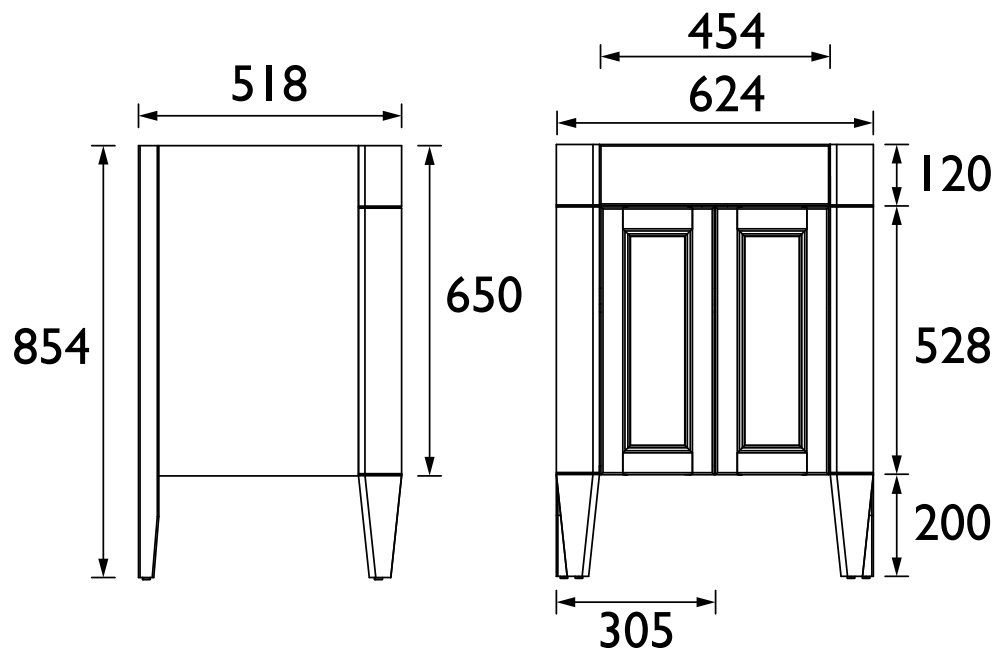

### Specification

Main Construction Material:	MFC and MDF
Finish:	Maritime Blue
Weight (kg):	24.5
Height (mm):	854
Width (mm):	624
Depth (mm):	518
Assembly Required:	No
What's Included?:	1 x Maritime Vanity Unit 1 x Fitting Instructions

### Dimensions (measurements in mm)