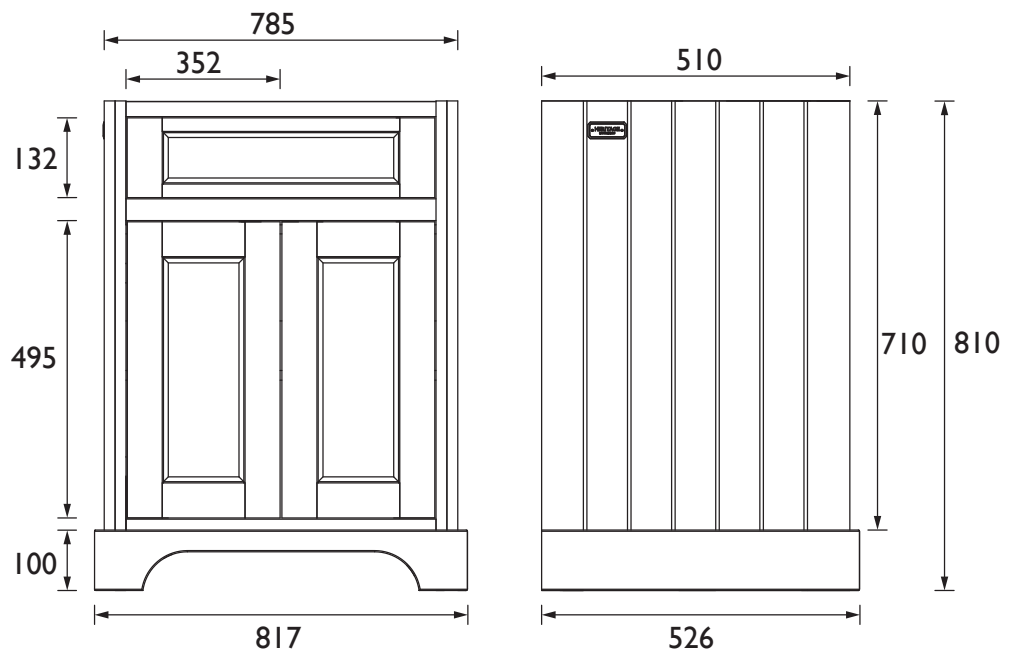

### Specification

Main Construction Material:	MFC and MDF
Finish:	Maritime Blue
Weight (kg):	33
Height (mm):	810
Width (mm):	817
Depth (mm):	526
Assembly Required:	No
What's Included?:	1 x Freestanding Unit 1 x Fitting Instructions

### Dimensions (measurements in mm)