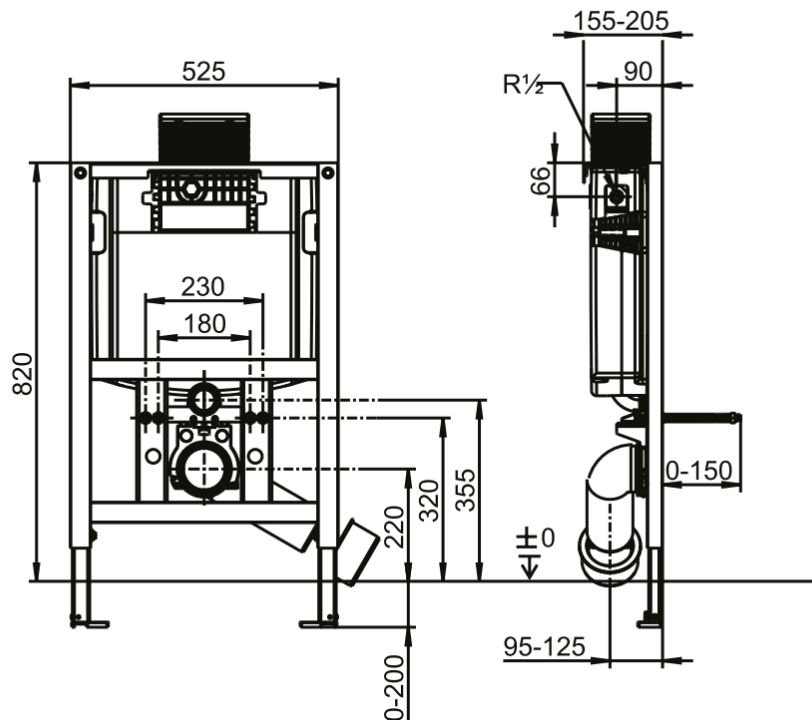

Article number	92093100
Article title	Villeroy & Boch ViConnect installation systems Toilet installation system, for Dry-wall construction, 545 x 160 x 960 mm
Product designation	Toilet installation system
Collection	ViConnect installation systems
PROJECTS	■ PLUS
Assembly / Assembly type	Dry-wall construction
Assembly instructions	for covering with plasterboard, installation on a solid brick wall, in dry-wall constructions etc. Easy connection to flush plate via flexible cables with bayonet joint adjustment range of feet from unfinished floor level to upper edge of finished floor level: 0-200mm depth adjustment front edge of element: 135-205 mm (when actuated from above 155-205 mm)
Scope of delivery	1 x installation system , 1 x cistern 1 x installation kit
Ordering information	Please order flush plate separately.
Length in mm	960
Width in mm	545
Height in mm	160
Weight in kg	12,70
Material	Steel
EAN number	4062373838082