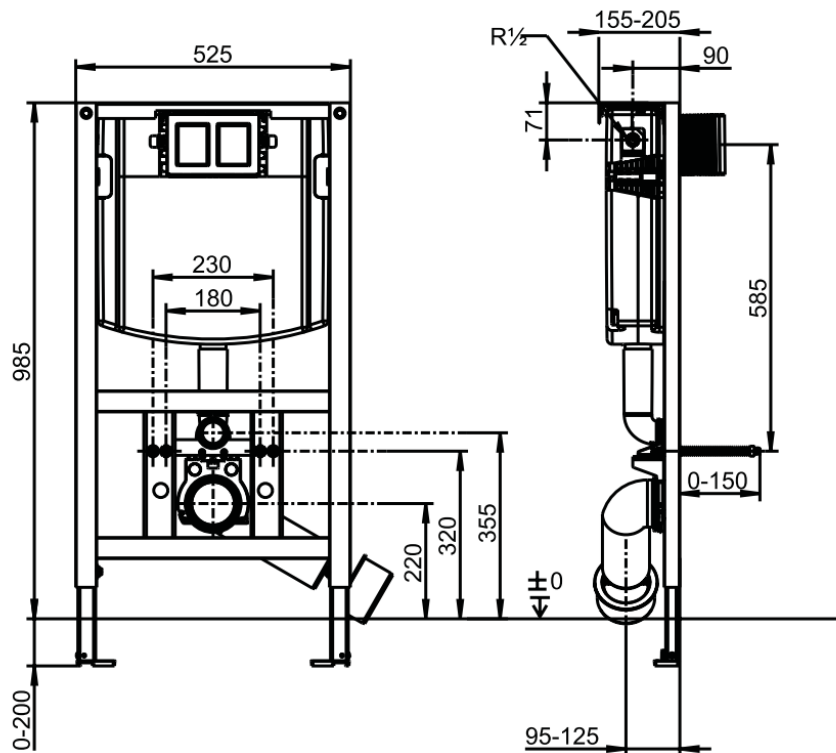

Article number	92093100
Article title	Villeroy & Boch ViConnect installation systems Toilet installation system, for Dry-wall construction, 545 x 160 x 960 mm
Product designation	Toilet installation system
Collection	ViConnect installation systems
PROJECTS	■ PLUS
Assembly / Assembly type	Dry-wall construction
Assembly instructions	for covering with plasterboard, installation on a solid brick wall, in dry-wall constructions etc. Easy connection to flush plate via flexible cables with bayonet joint adjustment range of feet from unfinished floor level to upper edge of finished floor level: 0-200mm depth adjustment front edge of element: 135-205 mm (when actuated from above 155-205 mm)
Scope of delivery	1 x installation system , 1 x cistern 1 x installation kit
Ordering information	Please order flush plate separately.
Length in mm	960
Width in mm	545
Height in mm	160
Weight in kg	12,70
Material	Steel
EAN number	4062373838082

Article number	92092900
Article title	Villeroy & Boch ViConnect installation systems Toilet installation system, for Dry-wall construction, 545 x 145 x 1155 mm
Product designation	Toilet installation system
Collection	ViConnect installation systems
PROJECTS	■ PLUS
Assembly / Assembly type	Dry-wall construction
Assembly instructions	for covering with plasterboard, installation on a solid brick wall, in dry-wall constructions etc. Easy connection to flush plate via flexible cables with bayonet joint adjustment range of feet from unfinished floor level to upper edge of finished floor level: 0-200mm depth adjustment front edge of element: 135-205 mm (when actuated from above 155-205 mm)
Scope of delivery	1 x installation system , 1 x cistern 1 x installation kit
Ordering information	Please order flush plate separately.
Length in mm	1155
Width in mm	545
Height in mm	145
Weight in kg	15,50
Material	Steel
EAN number	4062373838068