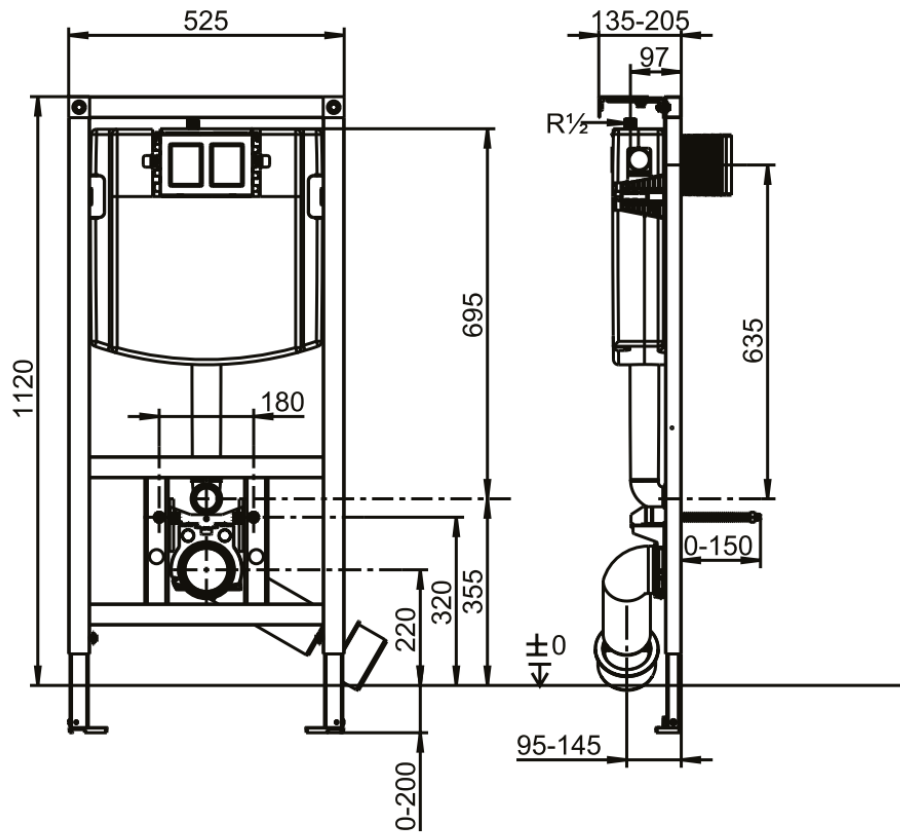

Article number	92093100
Article title	Villeroy & Boch ViConnect installation systems Toilet installation system, for Dry-wall construction, 545 x 160 x 960 mm
Product designation	Toilet installation system
Collection	ViConnect installation systems
PROJECTS	■ PLUS
Assembly / Assembly type	Dry-wall construction
Assembly instructions	for covering with plasterboard, installation on a solid brick wall, in dry-wall constructions etc. Easy connection to flush plate via flexible cables with bayonet joint adjustment range of feet from unfinished floor level to upper edge of finished floor level: 0-200mm depth adjustment front edge of element: 135-205 mm (when actuated from above 155-205 mm)
Scope of delivery	1 x installation system , 1 x cistern 1 x installation kit
Ordering information	Please order flush plate separately.
Length in mm	960
Width in mm	545
Height in mm	160
Weight in kg	12,70
Material	Steel
EAN number	4062373838082

Article number	92092900
Article title	Villeroy & Boch ViConnect installation systems Toilet installation system, for Dry-wall construction, 545 x 145 x 1155 mm
Product designation	Toilet installation system
Collection	ViConnect installation systems
PROJECTS	■ PLUS
Assembly / Assembly type	Dry-wall construction
Assembly instructions	for covering with plasterboard, installation on a solid brick wall, in dry-wall constructions etc. Easy connection to flush plate via flexible cables with bayonet joint adjustment range of feet from unfinished floor level to upper edge of finished floor level: 0-200mm depth adjustment front edge of element: 135-205 mm (when actuated from above 155-205 mm)
Scope of delivery	1 x installation system , 1 x cistern 1 x installation kit
Ordering information	Please order flush plate separately.
Length in mm	1155
Width in mm	545
Height in mm	145
Weight in kg	15,50
Material	Steel
EAN number	4062373838068