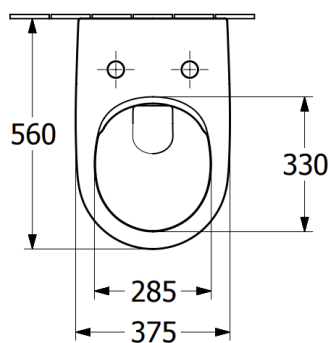

Subway 2.0 5614R0	
V01 / 19.01.2021	Villeroy & Boch 1748