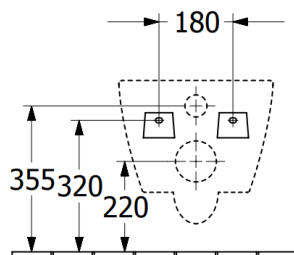

Subway 2.0 5614R0	
V01 / 19.01.2021	Villeroy & Boch 1748

INSTALLATION SYSTEMS VICONNECT INSTALLATION SYSTEMS

PRODUCT INFORMATION

1 . POSITION

Article number	92093000
Article title	Villeroy & Boch ViConnect installation systems Toilet installation system, for Dry-wall construction, 530 x 160 x 790 mm
Product designation	Toilet installation system
Collection	ViConnect installation systems
PROJECTS	■ PLUS
Assembly / Assembly type	Dry-wall construction
Assembly instructions	for covering with plasterboard, installation on a solid brick wall, in dry-wall constructions etc.] adjustment range of feet from unfinished floor level to upper edge of finished floor level: 0-200mm Easy connection to flush plate via flexible cables with bayonet joint depth adjustment front edge of element: 135-205 mm (when actuated from above 155-205 mm)
Scope of delivery	1 x installation system , 1 x cistern 1 x installation kit
Ordering information	Please order flush plate separately.
Length in mm	790
Width in mm	530
Height in mm	160
Weight in kg	10,80
Material	Steel
EAN number	4062373838075

COLOUR

COLOUR DESIGNATION

White

Article number	92249061
Article title	Villeroy & Boch ViConnect installation systems Toilet flush plate, Dual flush, Chrome
Product designation	Toilet flush plate
Collection	ViConnect installation systems
PROJECTS	PLUS
Scope of delivery	1 x flush plate frame, support frame and fastening bolts
Ordering information	Suitable for combination with ViConnect toilet elements and cisterns
Length in mm	253
Width in mm	145
Height in mm	62
Weight in kg	0,39
Suitable for	Dual flush
Material	Plastic
Surface	glossy
Activation / Flush	front/top operated
EAN number	4051202338220