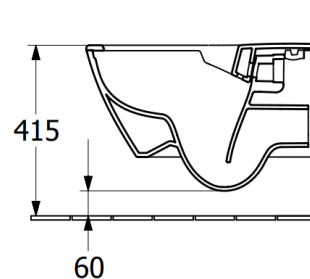

Subway 2.0 5614R0	
V01 / 19.01.2021	Villeroy & Boch 1748

INSTALLATION SYSTEMS VICONNECT INSTALLATION SYSTEMS

PRODUCT INFORMATION

1 . POSITION

Article number	92093000
Article title	Villeroy & Boch ViConnect installation systems Toilet installation system, for Dry-wall construction, 530 x 160 x 790 mm
Product designation	Toilet installation system
Collection	ViConnect installation systems
PROJECTS	■ PLUS
Assembly / Assembly type	Dry-wall construction
Assembly instructions	for covering with plasterboard, installation on a solid brick wall, in dry-wall constructions etc.] adjustment range of feet from unfinished floor level to upper edge of finished floor level: 0-200mm Easy connection to flush plate via flexible cables with bayonet joint depth adjustment front edge of element: 135-205 mm (when actuated from above 155-205 mm)
Scope of delivery	1 x installation system , 1 x cistern 1 x installation kit
Ordering information	Please order flush plate separately.
Length in mm	790
Width in mm	530
Height in mm	160
Weight in kg	10,80
Material	Steel
EAN number	4062373838075

COLOUR

COLOUR DESIGNATION

White

Article number	92249061
Article title	Villeroy & Boch ViConnect installation systems Toilet flush plate, Dual flush, Chrome
Product designation	Toilet flush plate
Collection	ViConnect installation systems
PROJECTS	PLUS
Scope of delivery	1 x flush plate frame, support frame and fastening bolts
Ordering information	Suitable for combination with ViConnect toilet elements and cisterns
Length in mm	253
Width in mm	145
Height in mm	62
Weight in kg	0,39
Suitable for	Dual flush
Material	Plastic
Surface	glossy
Activation / Flush	front/top operated
EAN number	4051202338220