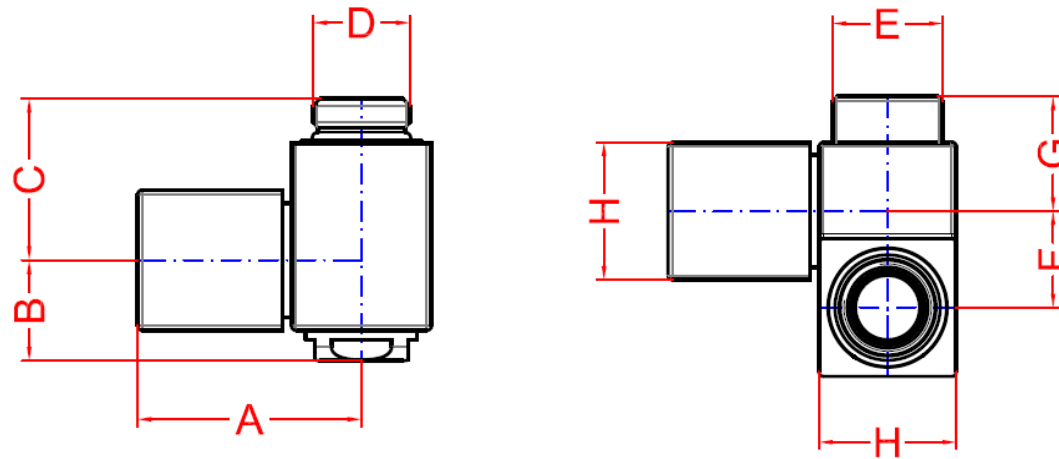

JIS EUROPE
100% STAINLESS STEEL

— EST 1997 —

HEATED TOWEL RAILS

Square Dual Fuel Valves

A	B	C	D	E	F	G	H
48	21.5	34.5	½"	24-19	21	25	30