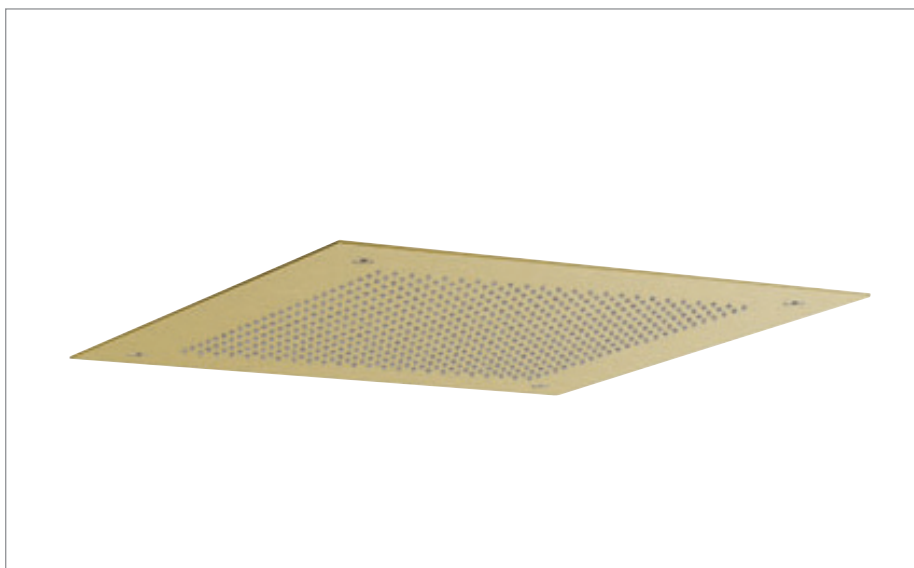

PRODUCT DATA SHEET

PRODUCT CODE
FH381F

RANGE
FIXED HEADS

DESCRIPTION
Tranquil 380mm Recessed Shower Head Brushed Brass

MIN. PRESSURE 0.1 Bar

MAX. PRESSURE 5 Bar

PRESSURE (BAR) FLOWRATE

LOW 0.2 0.0

MID 0.5 0.0

1 9.5

2 12.37

HIGH 4 12.6

5 12.5

COLOUR Brushed Brass

MATERIAL Stainless Steel

FINISH APPLICATION PVD

INSTALLATION TYPE Recessed

STANDARDS EN 1112:2008

INLET CONNECTIONS THREAD G1/2"

WARRANTY 15 Years

TECHNICAL DIMENSIONS

Dimensions in mm unless otherwise specified.

Tolerances (per material type) apply.

V10522