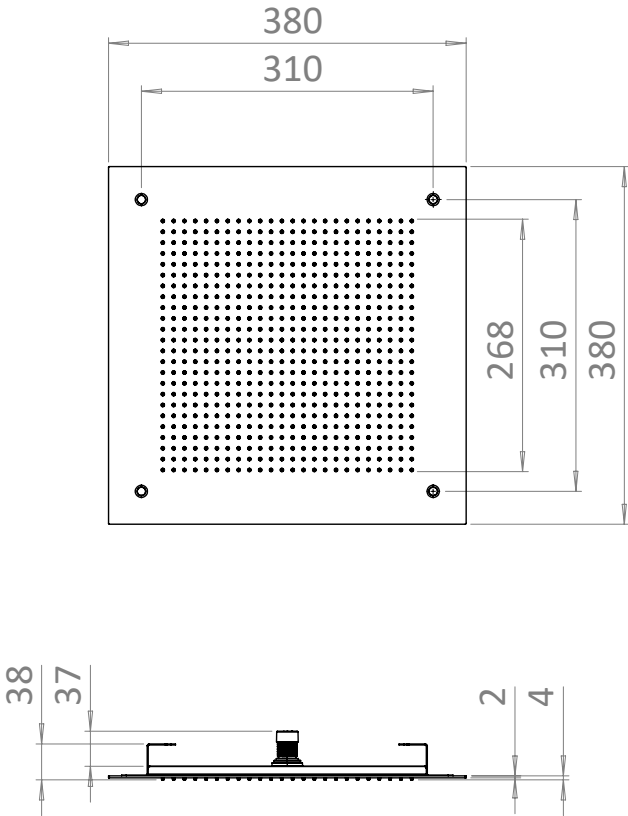

PRODUCT DATA SHEET

PRODUCT CODE
FH381F

RANGE
FIXED HEADS

DESCRIPTION
Tranquil 380mm Recessed Shower Head Brushed Brass

MIN. PRESSURE 0.1 Bar

MAX. PRESSURE 5 Bar

PRESSURE (BAR) FLOWRATE

LOW 0.2 0.0

INSTALLATION TYPE Recessed

STANDARDS EN 1112:2008

INLET CONNECTIONS THREAD G1/2"

WARRANTY 15 Years

TECHNICAL DIMENSIONS

Dimensions in mm unless otherwise specified.

Tolerances (per material type) apply.

V10522