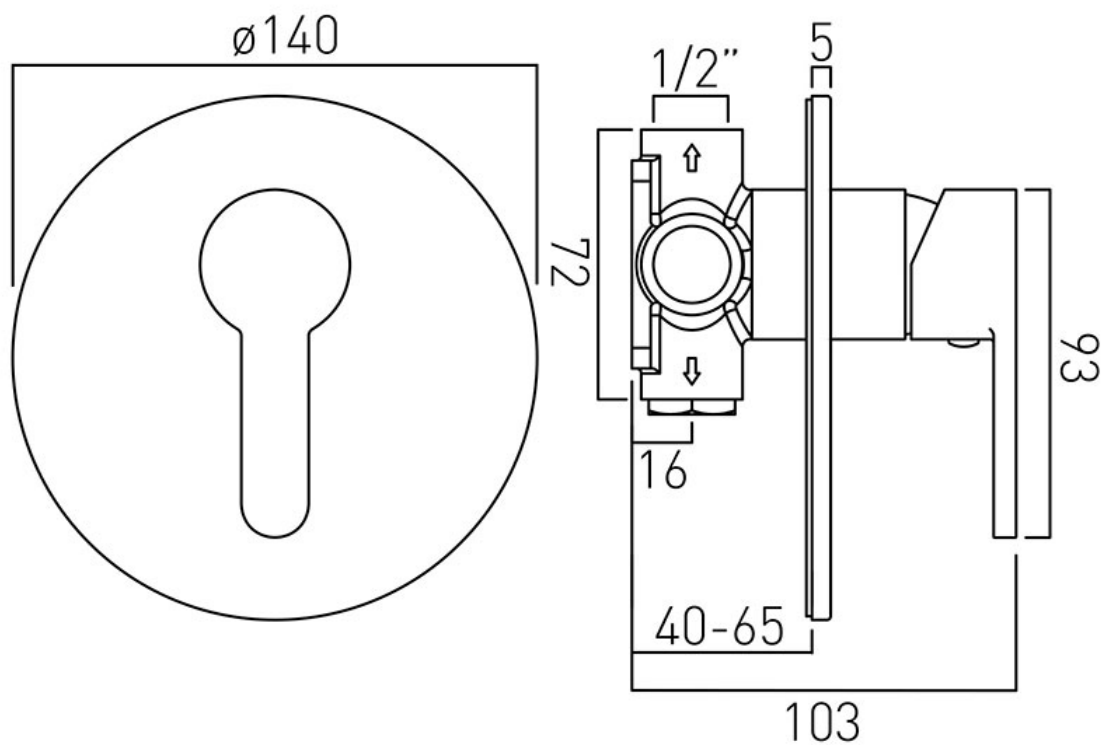

SPECIFICATION SHEET

COLLECTION: SENSE

PRODUCT CODE: SEN-145A-C/P

DESCRIPTION:

Sense
concealed 1 outlet shower valve
single lever
wall mounted
with circular backplate
ceramic cartridge CAR-K35A
2 x 1/2" female inlets
2 x 1/2" female outlets (one is blanked off)
min-max wall mount 40-65mm
minimum operating pressure
0.2 bar LP (shower) 1.5 bar MP (bath)

FINISH:

Chrome

MINIMUM OPERATING PRESSURE:

0.2 bar LP (shower) 1.5 bar MP (bath)

tel: 01934 744466
email: sales@vado.com
www.vado.com

where inspiration flows
taps | showering | accessories

TECHNICAL DRAWING

COLLECTION: SENSE

PRODUCT CODE: SEN-145A-C/P

tel: 01934 744466
email: sales@vado.com
www.vado.com

where inspiration flows
taps | showering | accessories