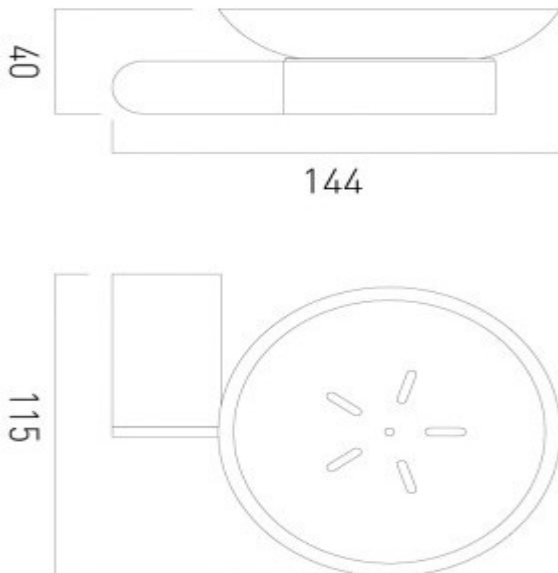

where inspiration flows  
taps | showering | accessories

technical sheet  
product code: PHO-182-C/P

technical drawing:

**description:** photon frosted glass soap dish and holder wall mounted

**finishes:** chrome