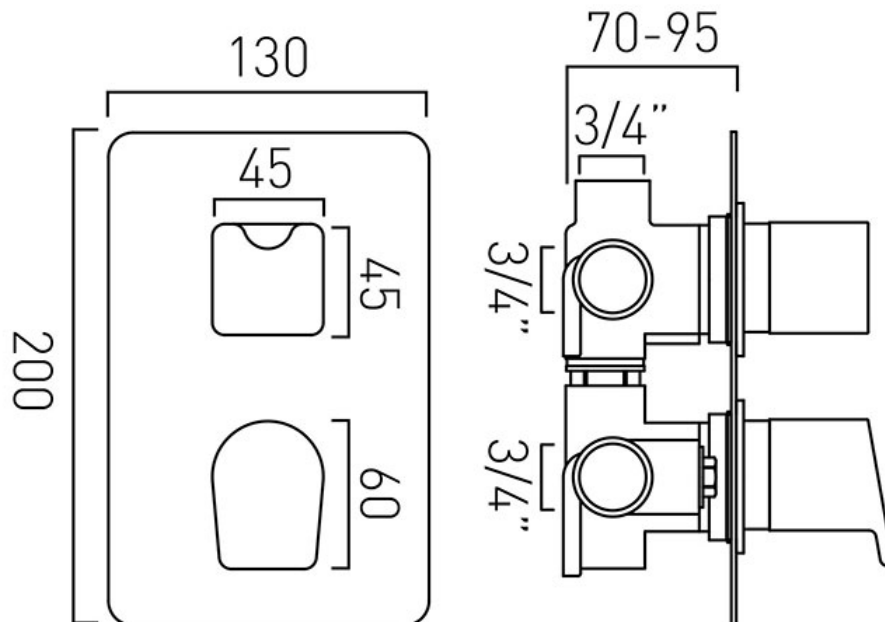

TECHNICAL DRAWING

COLLECTION: PHOTON

PRODUCT CODE: PHO-148D/3-C/P

tel: 01934 744466
email: sales@vado.com
www.vado.com

where inspiration flows
taps | showering | accessories