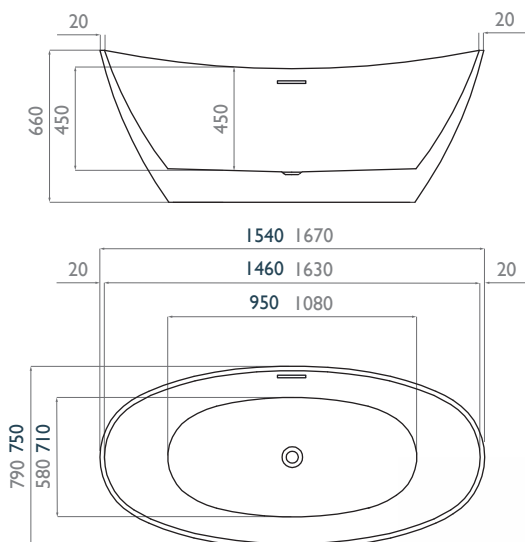

Dimensions:

Fill information:

Ltrs	Kgs
265	312
143	191
0	45

Note:

Minimum installation void required for trap and waste is 5mm below floor level.

Features:

20mm profile edge - free-standing bath with a slimline stainless steel overflow and recessed push lock waste. Manufactured using 100% Lucite™ acrylic material complete with a Lifetime guarantee.

Dimensions:

1540 x 750 x 660 LxWxH
1670 x 790 x 660 LxWxH

Weight:

Gross 54g - Net 44kg
Gross 55g - Net 45kg

Further Info:

Goes well with:

Villeroy & Boch™ Subway, Subway 2, Aveo, Duravit™ Starck, Architec.